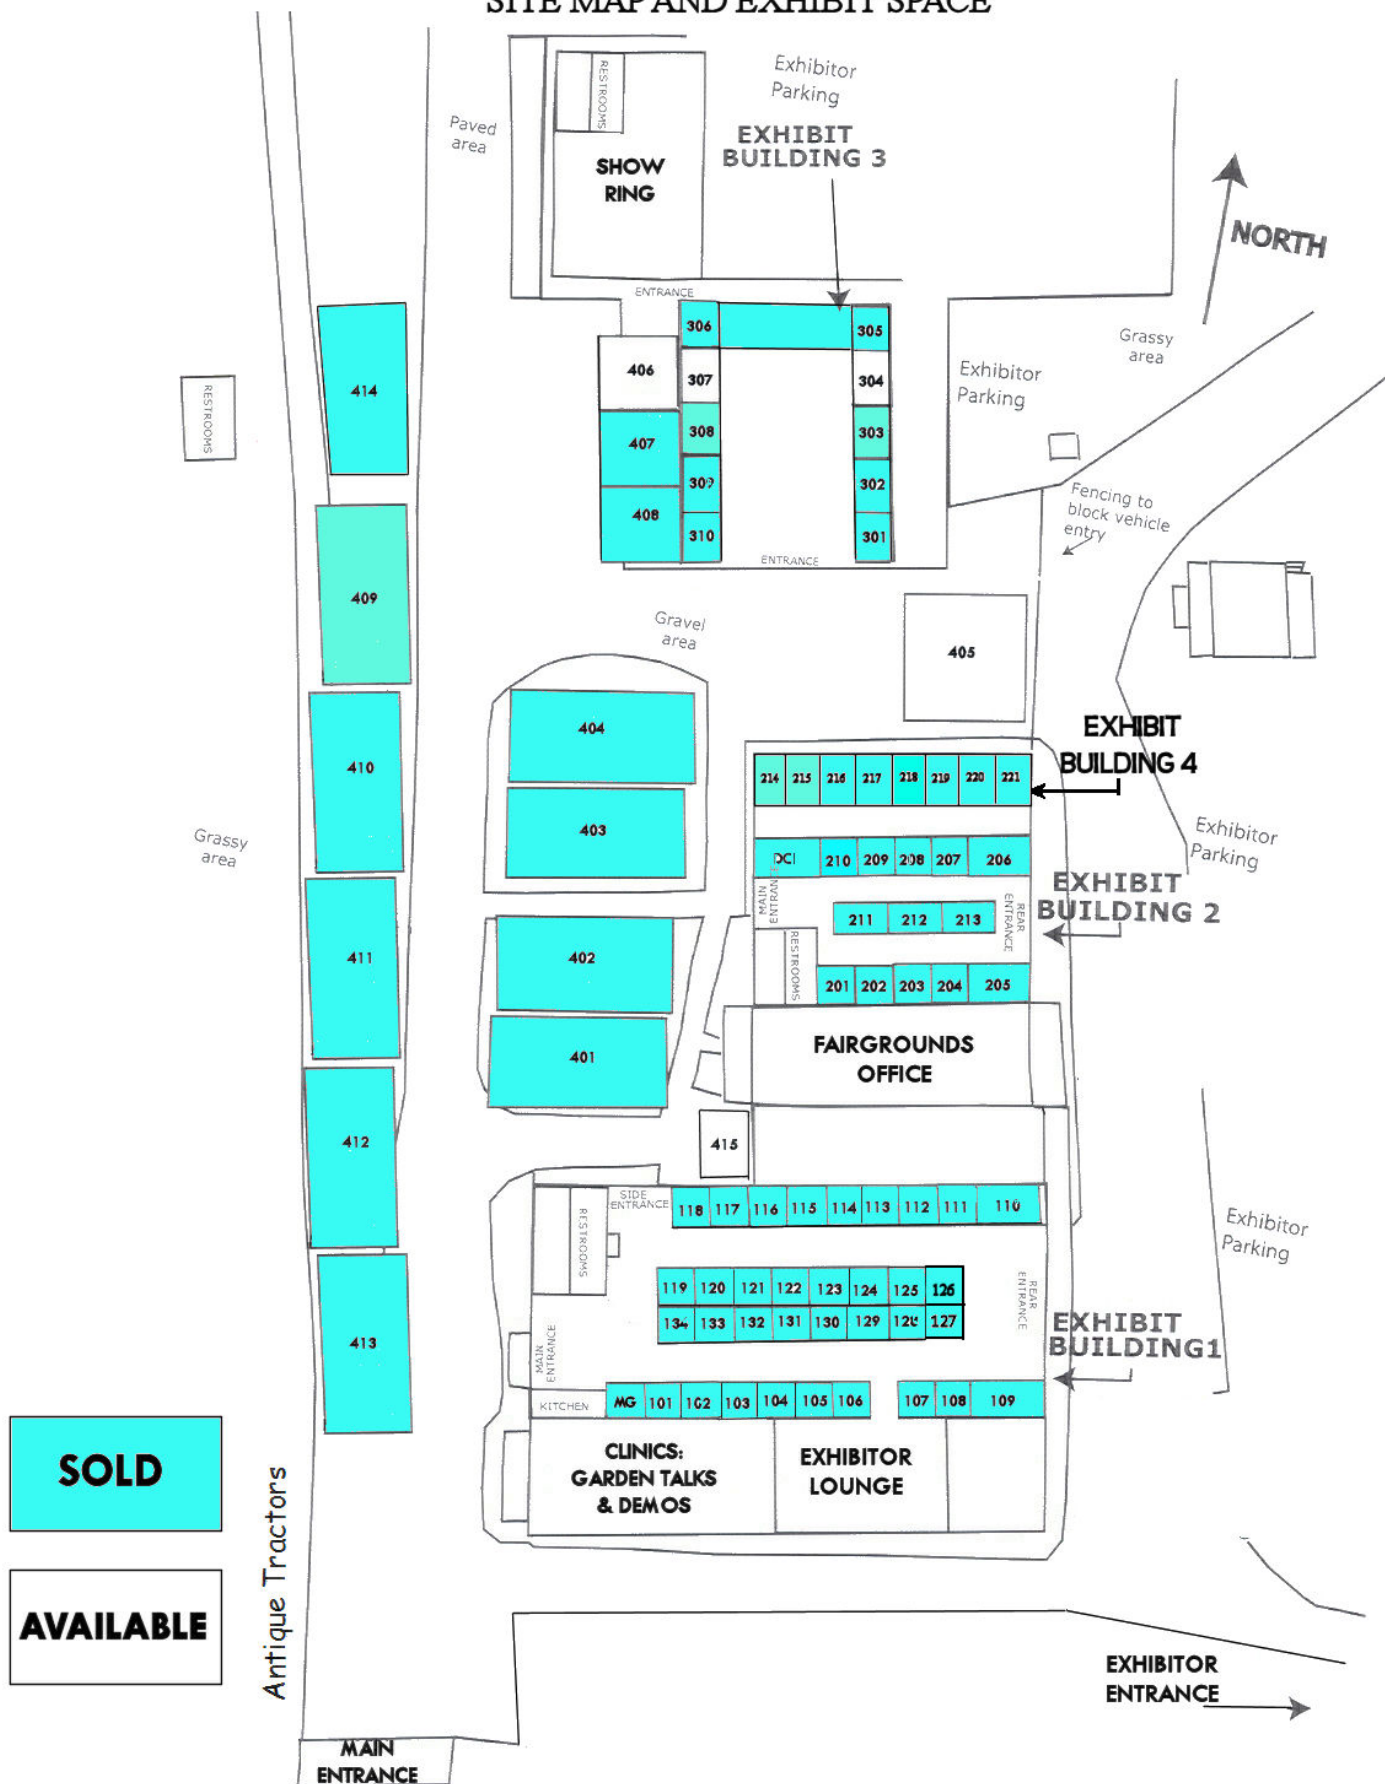

# 2010 SPRING FLOWER & GARDEN SHOW SITE MAP AND EXHIBIT SPACE

FAIRGROUNDS AT CUMBERLAND COUNTY COMPLEX  
 1398 LIVINGSTON ROAD  
 CROSSVILLE, TENNESSEE April 6, 2010