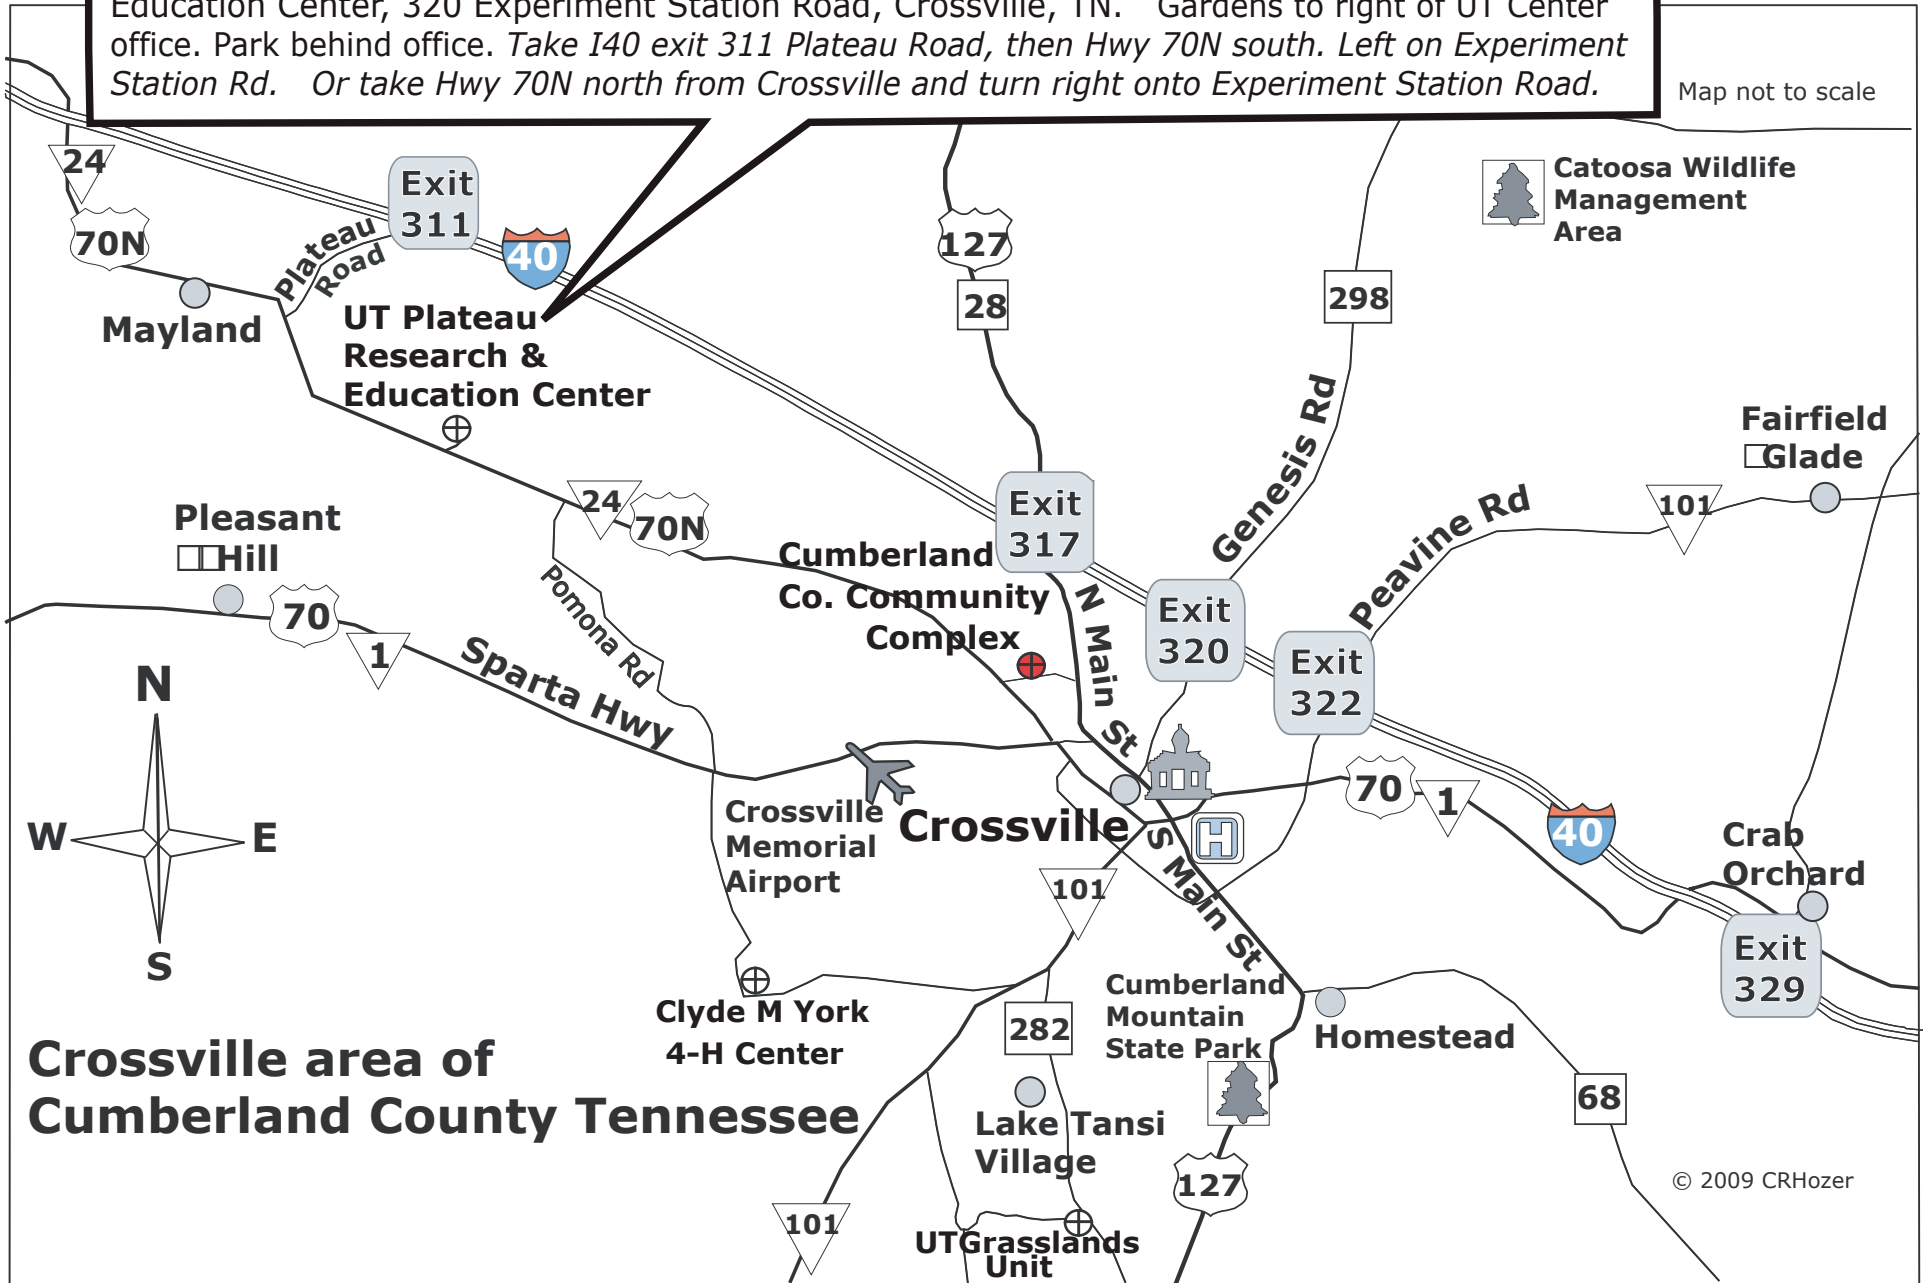

Plateau Discovery Gardens in Crossville, Tennessee (open daily during daylight hours)
 Plateau Discovery Gardens are off HWY 70N within University of Tennessee Plateau Research & Education Center, 320 Experiment Station Road, Crossville, TN. Gardens to right of UT Center office. Park behind office. Take I40 exit 311 Plateau Road, then Hwy 70N south. Left on Experiment Station Rd. Or take Hwy 70N north from Crossville and turn right onto Experiment Station Road.

Map not to scale

© 2009 CRHozer

Crossville is ideally located within the triangle of 3 major cities- Nashville, Knoxville & Chattanooga
 Along I40: Nashville is about 90 miles west and Knoxville 60 miles east
 Chattanooga is 75 miles south via Hwy 127